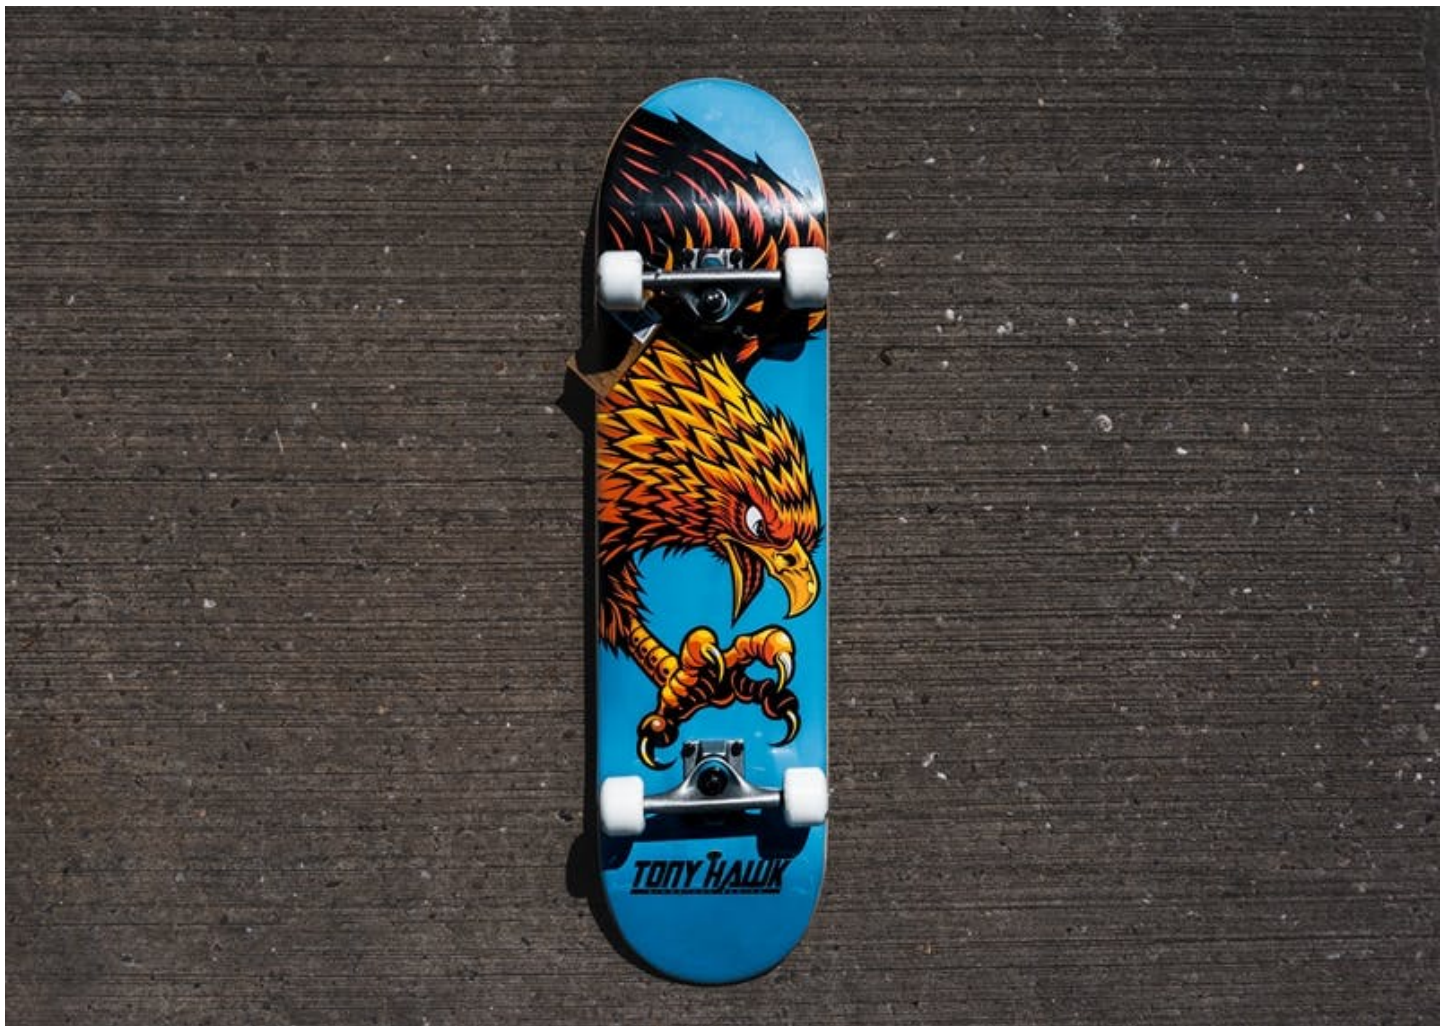

SKATEHUT'S TOP 5 SUMMER '18 SKATEBOARD PICK

Ranging from beginner to pro, kick start your summer with one of these sweet set-ups!

5. TONY HAWK 180 SERIES SKATEBOARD – DIVING HAWK

The perfect **beginner board**, signed off by the Birdman himself. Tony Hawk's 180 Series boards are constructed from a

solid 9-ply Maple deck, with Hawk Trucks and 92a Urethane wheels. This is an ideal first board for those who are looking to get into skateboarding!

4. ENUFF SCRAMBLE COMPLETE SKATEBOARD – RED/BLACK

Next up is the Enuff Scramble Complete Skateboard. 7.75" wide, this deck is built from Canadian Maple, giving it lots of pop! With sturdy Enuff trucks and fast 100a wheels, this set-up is the next step up from the Tony Hawk's board for those looking to improve their skating.

3. FRACTURE BROLLY COMPLETE SKATEBOARD - YELLOW 8"

Offering a slightly wider option than the Enuff, the Fracture Brolly Complete Skateboard is also built with a Canadian Maple deck. Quality 52mm wheels with a durometer of 100a and Fracture Wings Trucks make this complete great for skating both street and ramps! This deck comes in a variety of colours and widths and is perfect for the beginner to intermediate skater.

2. ALMOST SIDE PIPE FIRST PUSH COMPLETE SKATEBOARD - 7.875"

A solid intermediate board for those slightly more practiced. The Almost Side Pipe First Push Complete Skateboard features a Hardrock Maple Almost Deck, built with Stiff Glue construction to give a lasting pop. Tied together with Tensor Alloy Trucks and Almost 52mm Wheels, this complete offers a lighter option with a smoother, crisper ride.